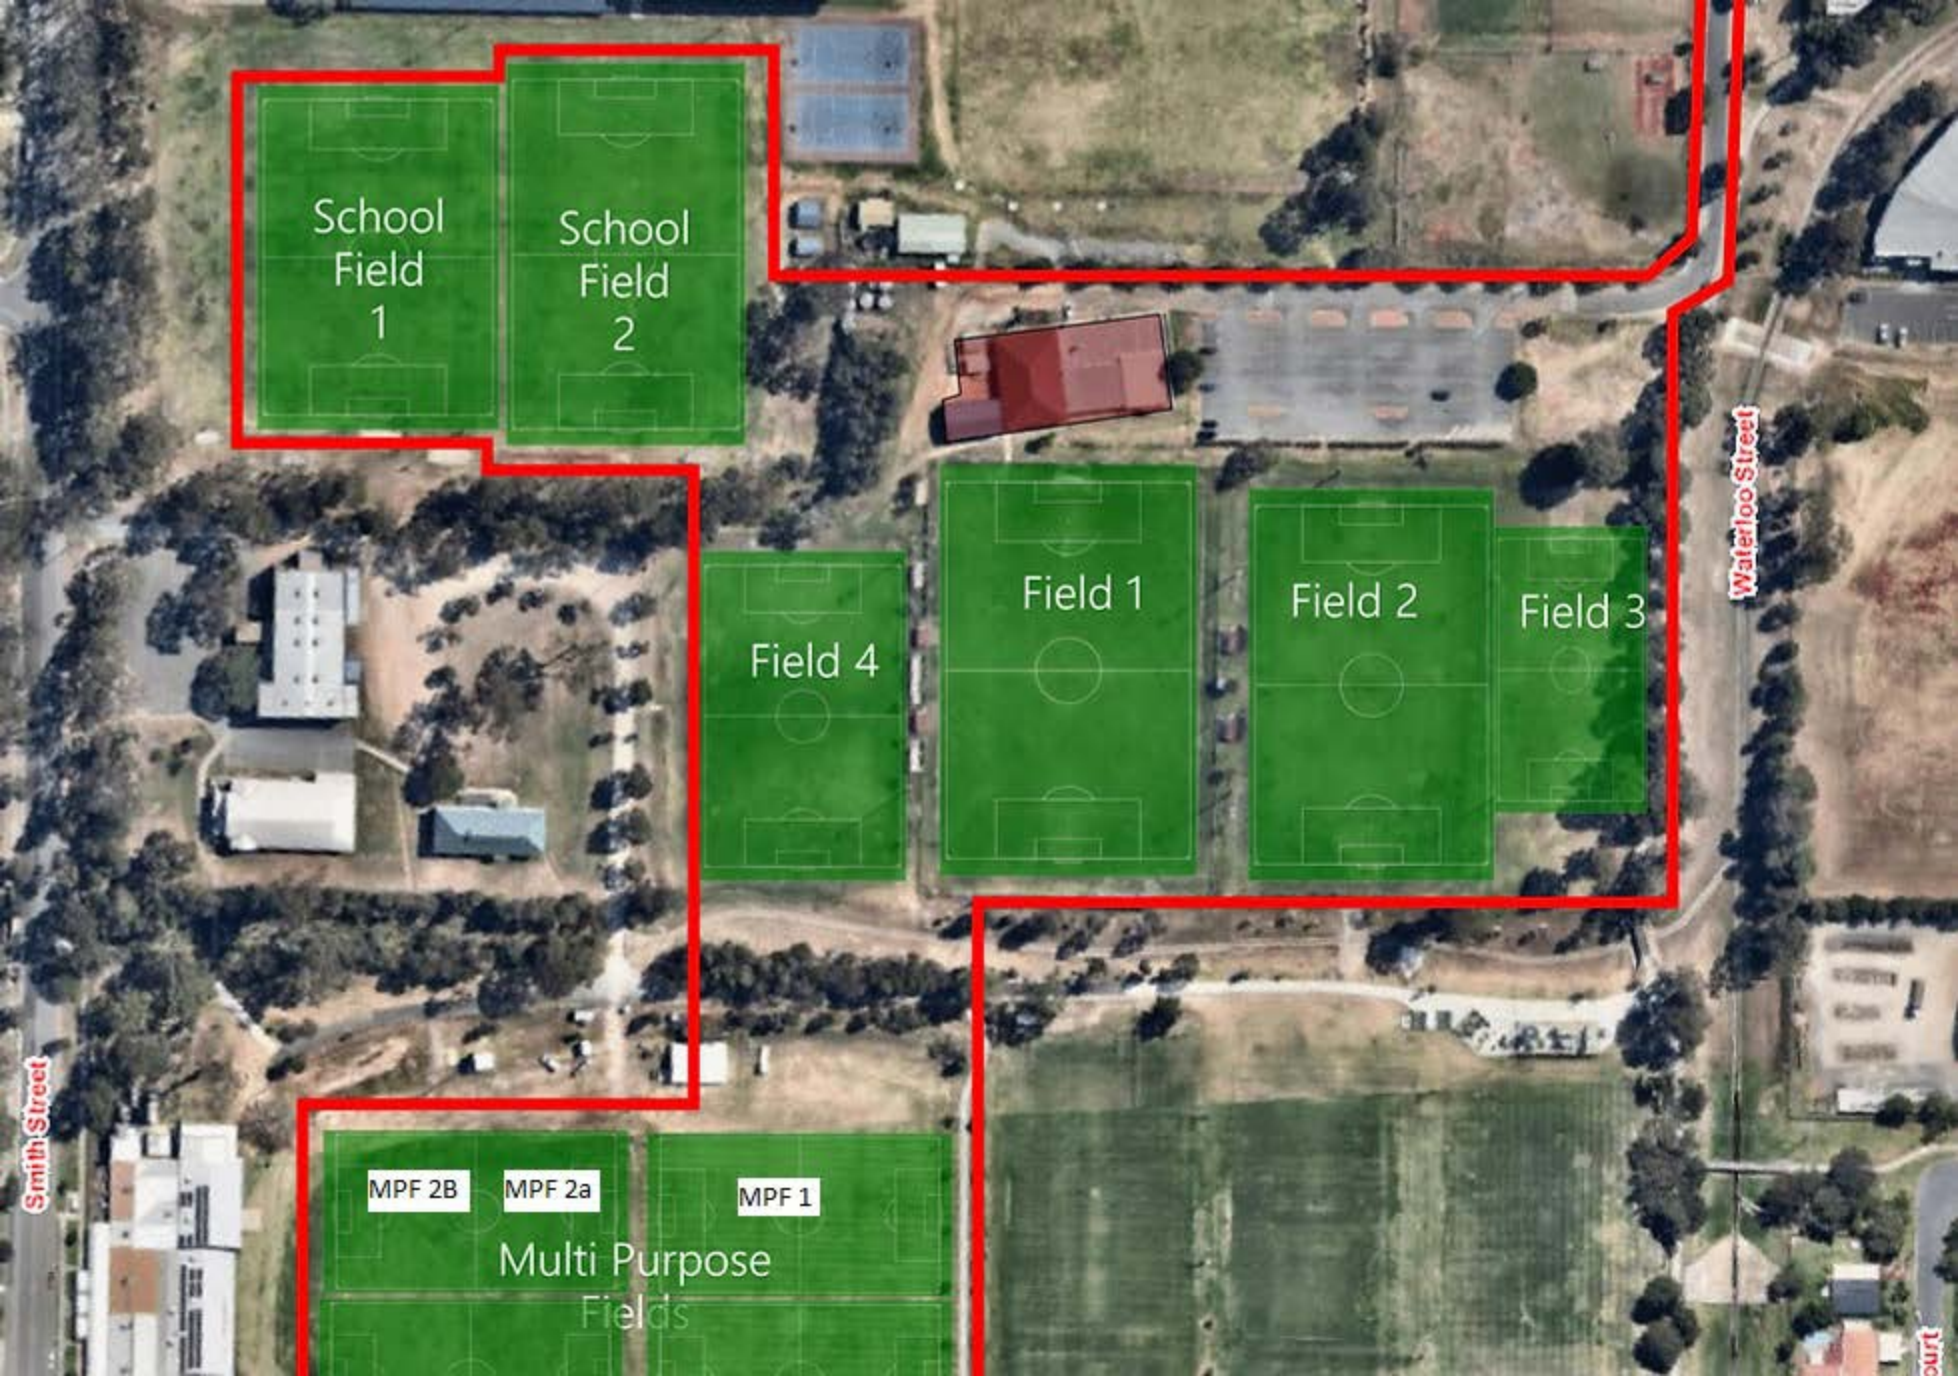

School
Field
1

School
Field
2

Field
4

Field
1

Field
2

Field
3

MPF 2B

MPF 2a

MPF 1

Multi Purpose
Fields

Waterloo Street

Smith Street

court